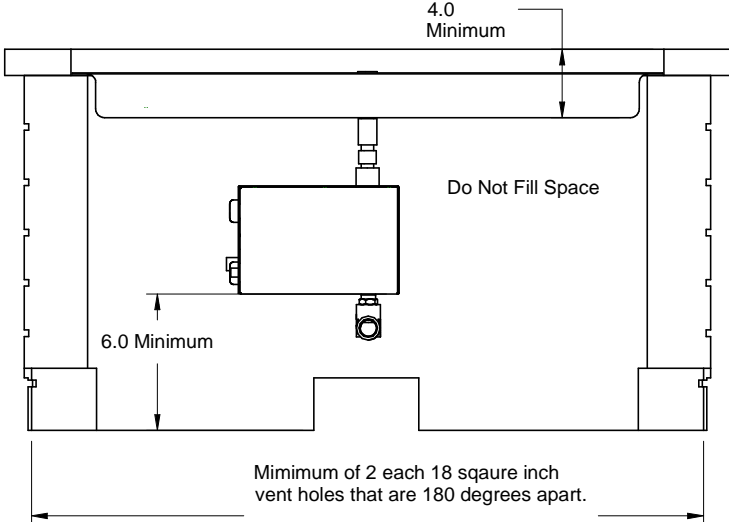

REVISIONS

ZONE	REV	DESCRIPTION	DATE	APPROVED

Standard Bowl Style Fire Pit Configuration