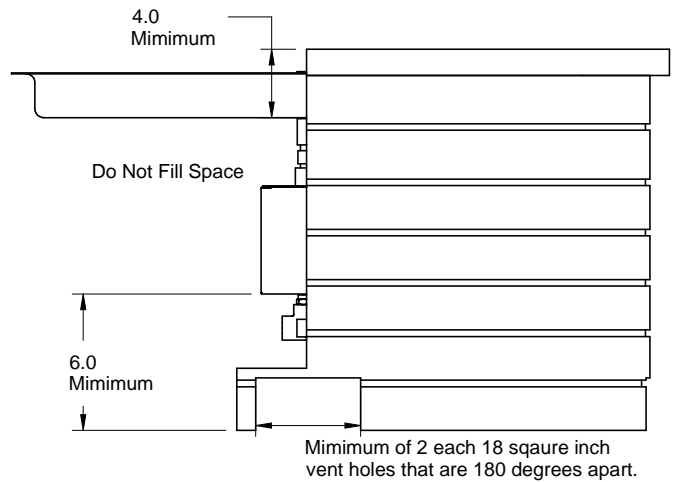

| | | | | | |
|-----|----------|------------------|---|--|-------|
| | DRAWN | DATE | HWI Bowl Style Fire Pit Configuration | | |
| | CHECKED | | | | |
| | QA | |  Hearth Products Controls Co | | |
| MFG | | SIZE A | | | |
| | APPROVED | | SCALE | | SHEET |